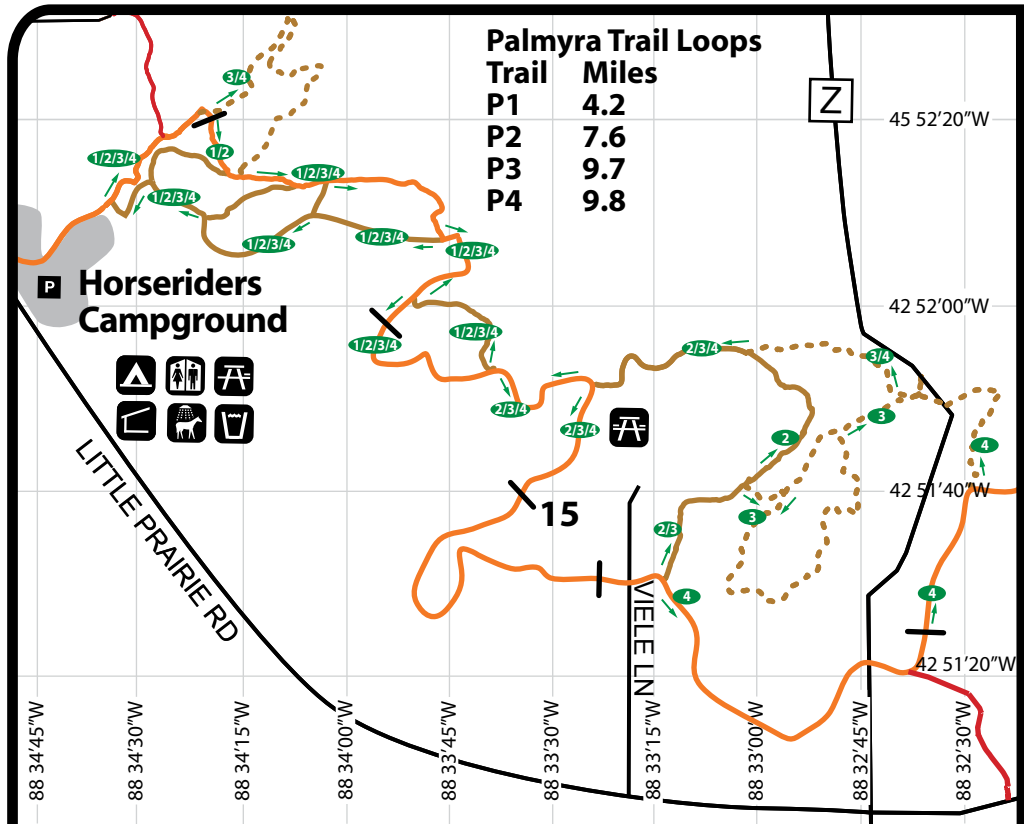

Palmyra Trail Loops

Trail	Miles
P1	4.2
P2	7.6
P3	9.7
P4	9.8

Eagle Trail Loops

Trail	Miles
E1	3.0
E2	4.3

LEGEND

- Moraine Ridge Trail (Main Trail Thru Forest) — Orange line
- Loop Trails — Brown line
- Access Trails — Red line
- Horse Only Trails — Dotted red line
- Snowmobile Only Trails — Dotted blue line
- Defined Horse Loop Trails — Green line with 1/2, 3/4, 1/2, 3/4 markers
- Mile Markers — Vertical black line
- Latitude/Longitude — Grey line
- Horse Camping — Tent icon
- Toilets — Toilet icon
- Picnic Area — Picnic table icon
- Water — Blue wavy line
- Pavilion — Pavilion icon
- Horse Showers — Horse shower icon