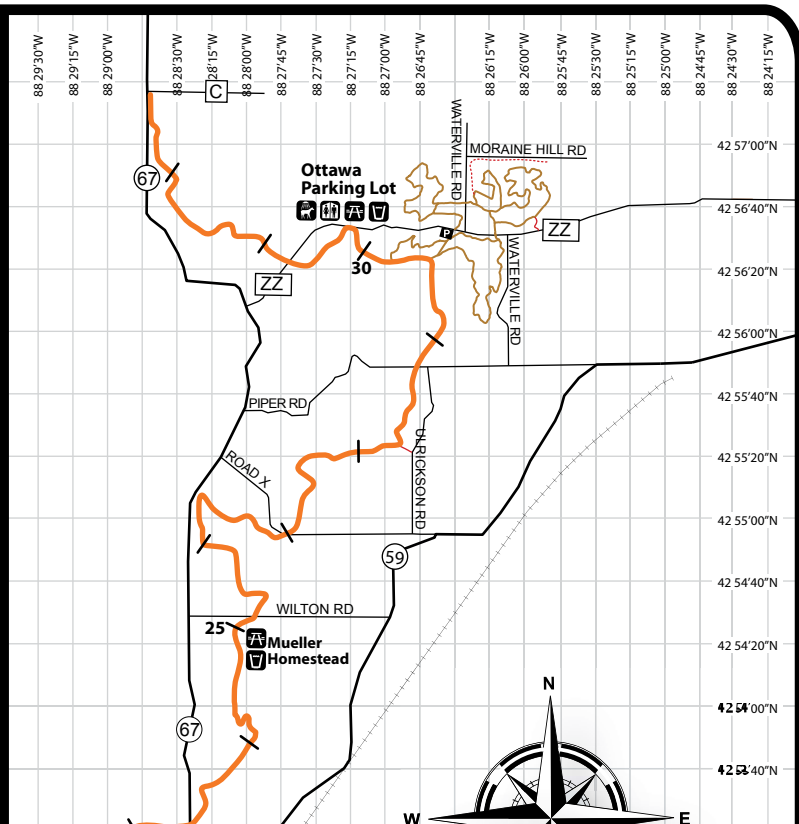

Palmyra Trail Loops

Trail	Miles
P1	4.2
P2	7.6
P3	9.7
P4	9.8

Eagle Trail Loops

Trail	Miles
E1	3.0
E2	4.3

LEGEND

- Moraine Ridge Trail (Main Trail Thru Forest) — Orange line
- Loop Trails — Brown line
- Access Trails — Red line
- Horse Only Trails — Dotted red line
- Snowmobile Only Trails — Dotted blue line
- Defined Horse Loop Trails — Green line with 1/2, 3/4, 1/2, 3/4 markers
- Mile Markers — Vertical black line
- Latitude/Longitude — Grey line
- Horse Camping — Tent icon
- Toilets — Toilet icon
- Picnic Area — Picnic table icon
- Water — Blue wavy line
- Pavilion — Pavilion icon
- Horse Showers — Horse shower icon